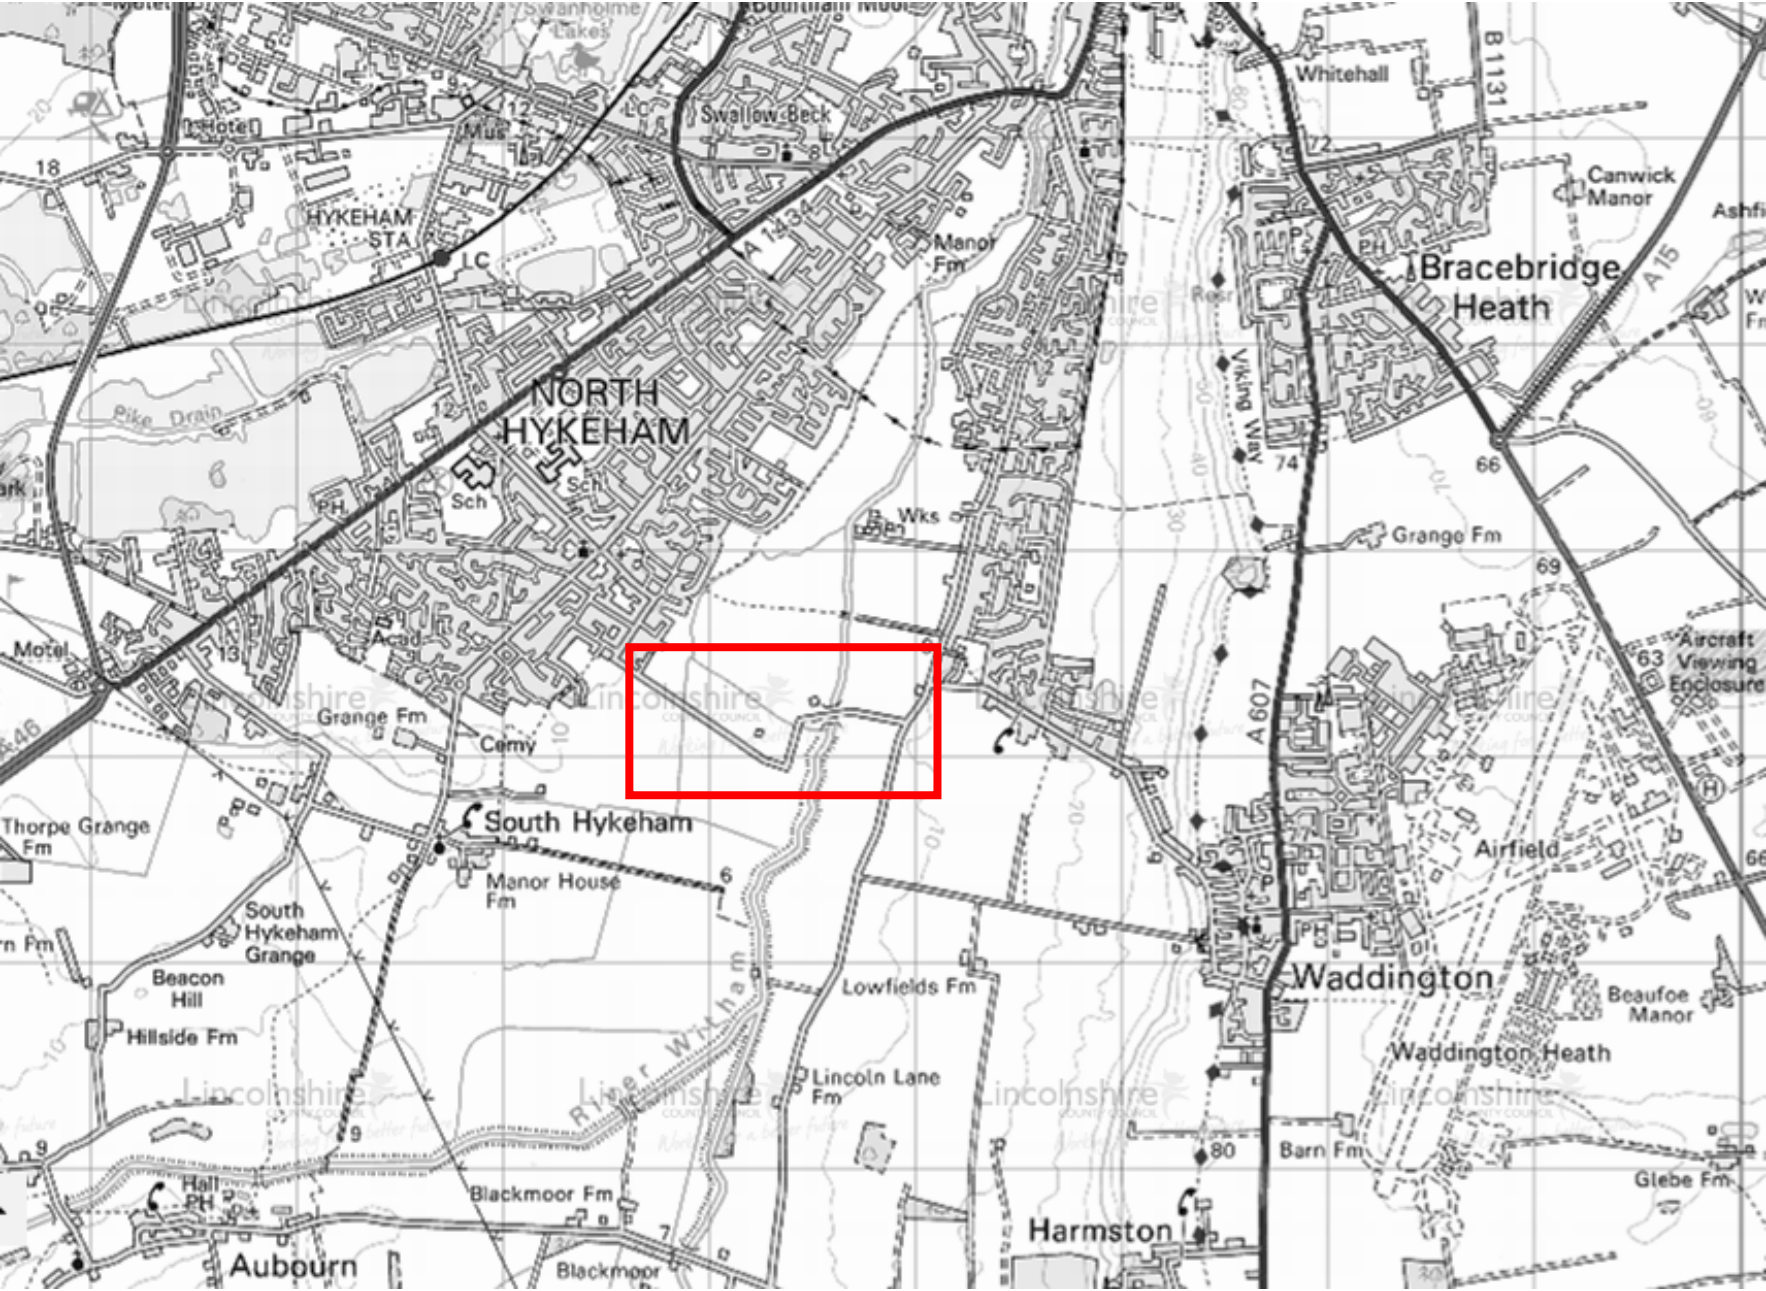

APPENDIX A : North Hykeham, Meadow Lane – proposed 40mph speed limit

This page is intentionally left blank